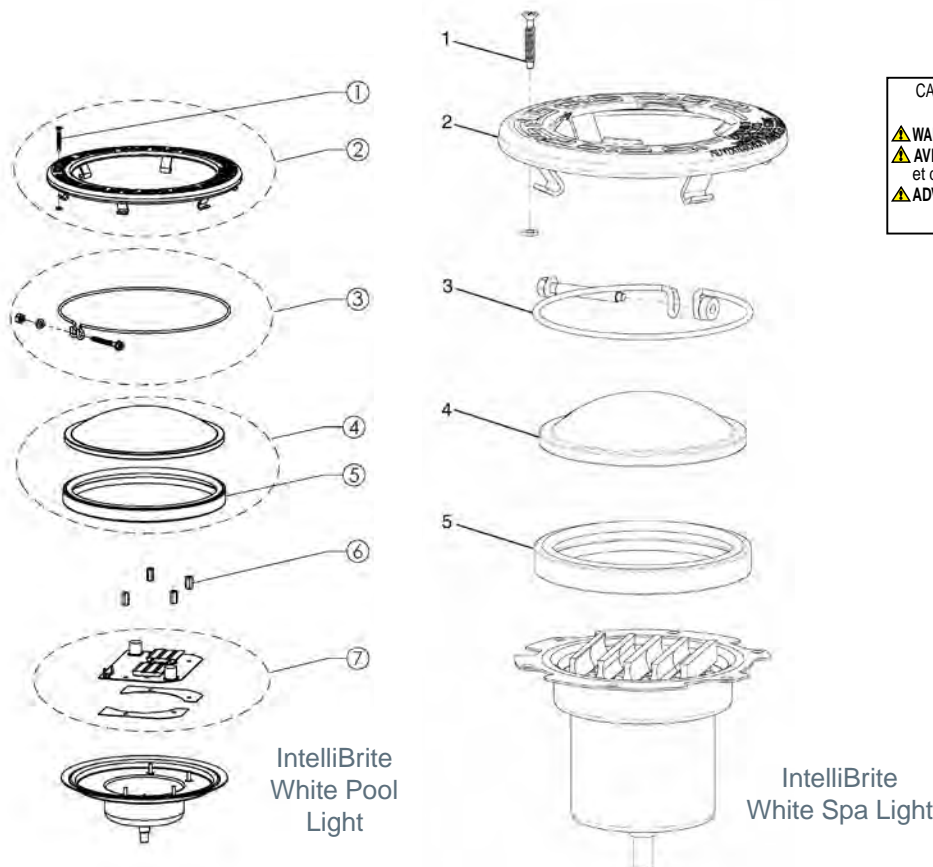

INTELLIBRITE® 5G WHITE LED LIGHTS

2ND GENERATION AFTER 2010 REPLACEMENT PARTS

CALIFORNIA PROPOSITION 65 WARNING

⚠ **WARNING:** Cancer and Reproductive Harm.
 ⚠ **AVERTISSEMENT:** Peut Causer le Cancer et des Dommages au Système Reproducteur.
 ⚠ **ADVERTENCIA:** Cáncer y Daño Reproductivo.

www.p65warnings.ca.gov
PK 201714

Item	Part No.	Description
INTELLIBRITE WHITE LED POOL LIGHTS		
	620276	Replacement fuse for 12V only lights (For lights built after Oct. 2015)
1	79104800Z	Pilot screw with captive gum washer, brass
1	619355Z	Pilot screw with captive gum washer, SS
1	600095	Face ring, clamp, and gasket kit
2	79110600	Face ring assembly, SS
3	79111000	Uni-tension wire clamp assembly
4	619864Z	Lens and gasket assembly, tempered
5	620400Z	Gasket, 8-3/8 in. diameter, silicone
6	620141	Nut, retaining
	619875Z	IntelliBrite 5g white LED 300w replacement engine
	619916Z	IntelliBrite 5g white LED 400w replacement engine
	619917Z	IntelliBrite 5g white LED 500w engine
INTELLIBRITE WHITE LED SPA LIGHTS		
1	79104800Z	Pilot Screw, with captive gum washer, brass
1	619355Z	Pilot screw with captive gum washer, SS
2	79111600	Face ring assembly, S/S
3	79210400	Uni-tension wire clamp assembly w/ welded nut
	640046	Lens Kit (includes items 4 and 5)
5	79108600	Gasket, white, silicone

Note: IntelliBrite Spa light has no user serviceable parts inside.