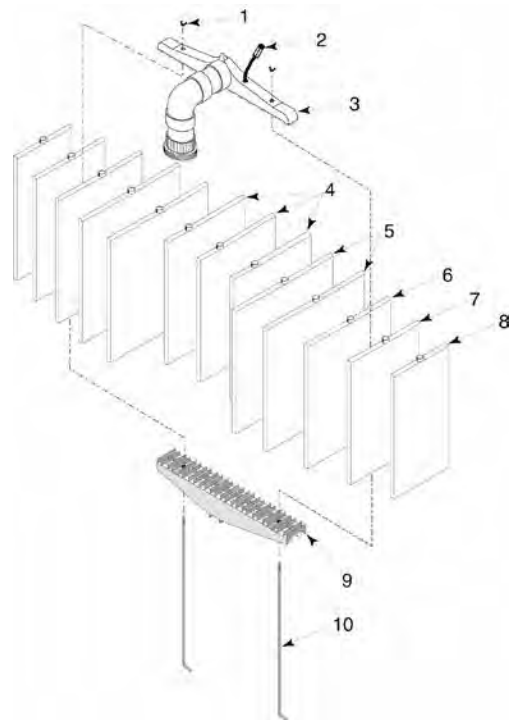

¹ Model S7D75 uses seven (7) clamps and bolts; Model S8D110 uses eight (8).

SYSTEM:3® D.E. FILTER ELEMENT ASSEMBLIES

SD SERIES REPLACEMENT PARTS

Item	Part No.	Description
FILTER ELEMENT ASSEMBLY FOR S7D75		
1	35402-0074Z	Wing Nut (2 req.)
2	24800-0120	Air Bleed Assembly
3	24800-0100	Manifold
4	23900-1171	Covered Element 12-7/16 in. (1 req.)
5	23900-1170	Covered Element 13-13/16 in. (2 req.)
6	23900-0033	Covered Element 16-1/2 in. (2 req.)
7	23900-1174	Covered Element 15-3/16 in. (2 req.)
8	23900-1175	Covered Element 12-7/16 in. (2 req.)
9	23900-1173	Covered Element 9-11/16 in. (2 req.)
10	23900-0350	Element Grid Support
11	23900-0039	Rod (2 req.)

FILTER ELEMENT ASSEMBLY FOR S8D110		
1	35402-0074Z	Wing Nut (2 req.)
2	24800-0120	Air Bleed Assembly
3	24801-0101	Manifold
4	23900-1172	Covered Element 16-1/2 in. (3 req.)
5	23900-0144	Covered Element 19-5/16 in. (4 req.)
6	23900-0033	Covered Element 16-1/2 in. (2 req.)
7	23900-1174	Covered Element 15-3/16 in. (2 req.)
8	23900-0032	Covered Element 11 in. (2 req.)
9	23901-0350	Element Grid Support
10	23900-0039	Rod (2 req.)