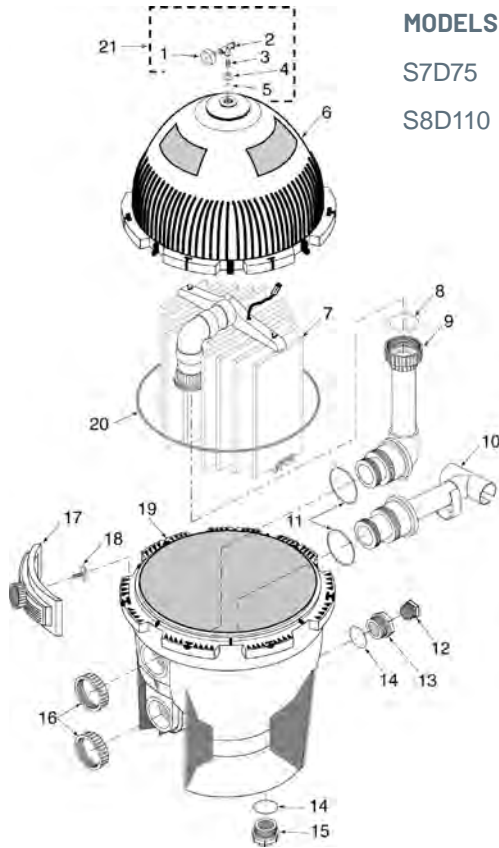

SYSTEM:3® D.E. FILTERS

SD SERIES REPLACEMENT PARTS

MODELS

S7D75

S8D110

Item	Part No.	Description
SYSTEM:3 D.E. FILTERS		
1	33600-0023T	2 in. Gauge
2	154689Z	Air Release Valve
3	35202-0959	Nipple
4	24900-0504	Adapter Bushing
5	35505-1423	O-Ring
6	24851-9000	Upper Tank Shell Kit, S7D75
6	24851-9001	Upper Tank Shell Kit, S8D110
7	23900-1220S	Filter Assembly, S7D75
7	23900-1221S	Filter Assembly, S8D110
8	U9-362	O-Ring
9	23911-0102	Outlet Assembly
10	23911-0100	Inlet Assembly, S7D75
10	23911-0101	Inlet Assembly, S8D110
11	35505-1425	O-Ring
12	27001-0022	1-1/2 in. NPT Plug
13	24900-0509	Adapter Fitting
14	35505-1424	O-Ring
15	24900-0503	Drain Plug
16	24752-0050	Bulkhead Retaining Nut
17	24850-0200	Clamp Assembly ¹
18	24850-0010	Clamp Bolt ¹
19	24850-0102S	Lower Tank Shell, S7D75
19	24851-0103S	Lower Tank Shell, S8D110
20	24850-0008	Cord Ring, S7D75
20	24850-0009	Cord Ring, S8D110
21	24850-0105	Valve & Gauge Assembly (Includes #8, 9, 11, 16)
NOT SHOWN		
	24850-0016	Clamp Retaining Ring
	U212-252DS	Brass Deluxe Air Bleed (optional)
	25021-1021	System3 DE Conversion Kit (Includes #8, 9, 10, 11, 16) - S7D75 - should also purchase item #7 separately.
	25021-1025	System3 DE Conversion Kit (Includes #8, 9, 10, 11, 16) - S8D110 - should also purchase item #7 separately.

¹ Model S7D75 uses seven (7) clamps and bolts; Model S8D110 uses eight (8).

SYSTEM:3® D.E. FILTER ELEMENT ASSEMBLIES

SD SERIES REPLACEMENT PARTS

Item	Part No.	Description
FILTER ELEMENT ASSEMBLY FOR S7D75		
1	35402-0074Z	Wing Nut (2 req.)
2	24800-0120	Air Bleed Assembly
3	24800-0100	Manifold
4	23900-1171	Covered Element 12-7/16 in. (1 req.)
5	23900-1170	Covered Element 13-13/16 in. (2 req.)
6	23900-0033	Covered Element 16-1/2 in. (2 req.)
7	23900-1174	Covered Element 15-3/16 in. (2 req.)
8	23900-1175	Covered Element 12-7/16 in. (2 req.)
9	23900-1173	Covered Element 9-11/16 in. (2 req.)
10	23900-0350	Element Grid Support
11	23900-0039	Rod (2 req.)