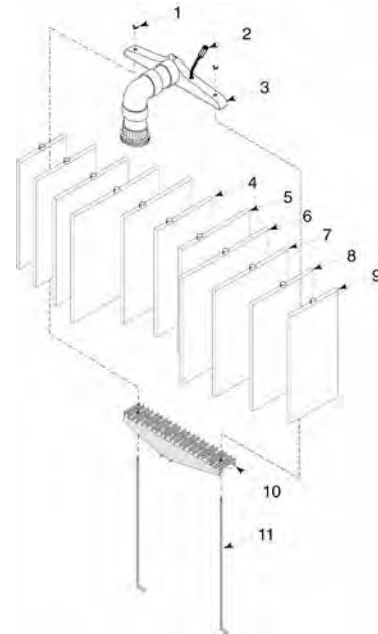

¹ Model S7D75 uses seven (7) clamps and bolts; Model S8D110 uses eight (8).

SYSTEM:3® D.E. FILTER ELEMENT ASSEMBLIES

SD SERIES REPLACEMENT PARTS

Item	Part No.	Description
FILTER ELEMENT ASSEMBLY FOR S7D75		
1	35402-0074Z	Wing Nut (2 req.)
2	24800-0120	Air Bleed Assembly
3	24800-0100	Manifold
4	23900-1171	Covered Element 12-7/16 in. (1 req.)
5	23900-1170	Covered Element 13-13/16 in. (2 req.)
6	23900-0033	Covered Element 16-1/2 in. (2 req.)
7	23900-1174	Covered Element 15-3/16 in. (2 req.)
8	23900-1175	Covered Element 12-7/16 in. (2 req.)
9	23900-1173	Covered Element 9-11/16 in. (2 req.)
10	23900-0350	Element Grid Support
11	23900-0039	Rod (2 req.)

FILTER ELEMENT ASSEMBLY FOR S8D110		
1	35402-0074Z	Wing Nut (2 req.)
2	24800-0120	Air Bleed Assembly
3	24801-0101	Manifold
4	23900-1172	Covered Element 16-1/2 in. (3 req.)
5	23900-0144	Covered Element 19-5/16 in. (4 req.)
6	23900-0033	Covered Element 16-1/2 in. (2 req.)
7	23900-1174	Covered Element 15-3/16 in. (2 req.)
8	23900-0032	Covered Element 11 in. (2 req.)
9	23901-0350	Element Grid Support
10	23900-0039	Rod (2 req.)