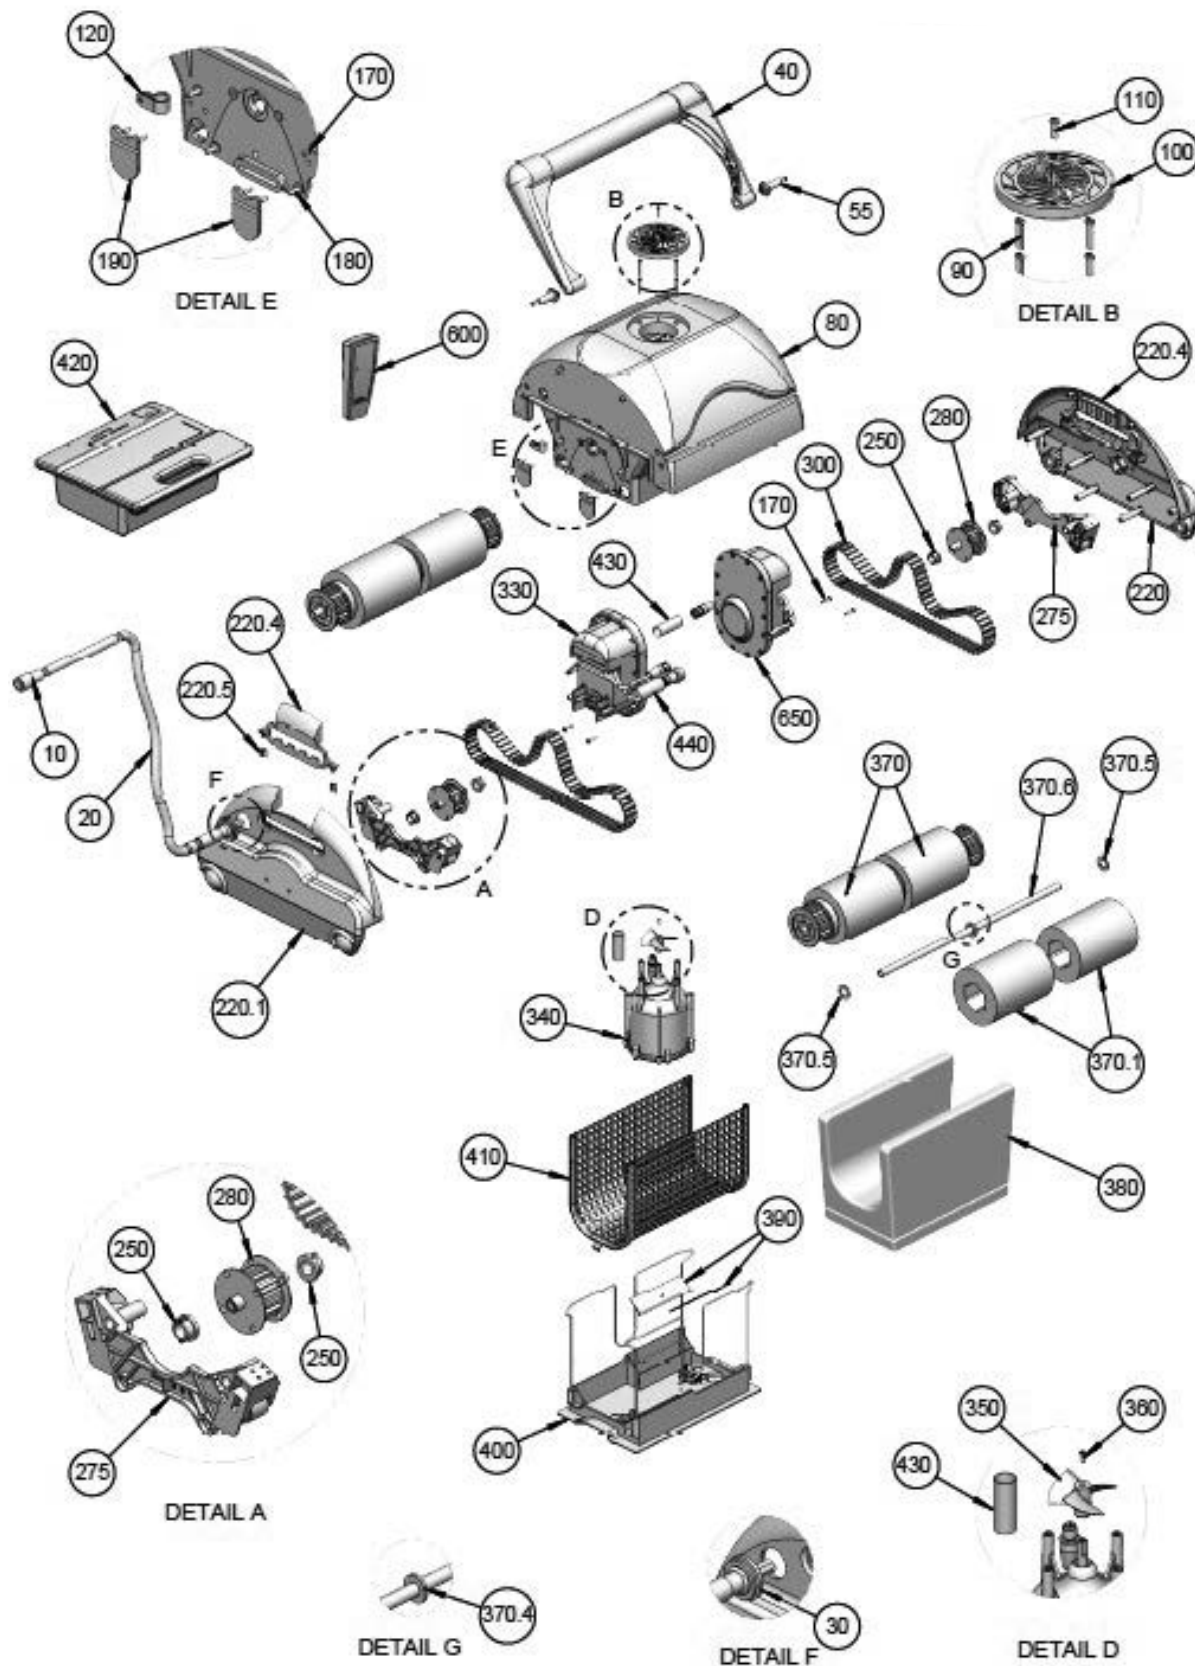

MAGNUM JUNIOR

ROBOT NO	ROBOT NAME	VERSION	ITEM NO.	PART NO.	DESCRIPTION	QTY	DATE
RUCS-MGJ0-MAG00	ROBOT MAGNUM JUNIOR	2018	10.00	PL00002M	4 PIN PLUG	1	22/11/2017
RUCS-MGJ0-MAG00	ROBOT MAGNUM JUNIOR	2018	20.00	WA00030CGL	F.CABLE CG/30M/4C/EZ-SW/FAST	1	22/11/2017
RUCS-MGJ0-MAG00	ROBOT MAGNUM JUNIOR	2018	30.00	1623	SEALING GROMMET	1	22/11/2017
RUCS-MGJ0-MAG00	ROBOT MAGNUM JUNIOR	2018	40.00	AS1048510	HANDLE ASSY	1	22/11/2017
RUCS-MGJ0-MAG00	ROBOT MAGNUM JUNIOR	2018	55.00	SK00000BK	PIN ASSY FOR HANDLE	2	22/11/2017
RUCS-MGJ0-MAG00	ROBOT MAGNUM JUNIOR	2018	80.00	AS1019610	BODY ASSY	1	22/11/2017
RUCS-MGJ0-MAG00	ROBOT MAGNUM JUNIOR	2018	90.00	2500	SCREW #8X1.175 PH PN	4	22/11/2017
RUCS-MGJ0-MAG00	ROBOT MAGNUM JUNIOR	2018	100.00	5093BK	OUTLET TOP	1	22/11/2017
RUCS-MGJ0-MAG00	ROBOT MAGNUM JUNIOR	2018	110.00	5061	SCREW 6-32X58 SS PH PA	2	22/11/2017
RUCS-MGJ0-MAG00	ROBOT MAGNUM JUNIOR	2018	120.00	2105	P-CLIP 12	1	22/11/2017
RUCS-MGJ0-MAG00	ROBOT MAGNUM JUNIOR	2018	170.00	2700	SCREW #8X1116 PHIL.	16	22/11/2017
RUCS-MGJ0-MAG00	ROBOT MAGNUM JUNIOR	2018	180.00	2701	SCREW #8X1116 PHIL PN	4	22/11/2017
RUCS-MGJ0-MAG00	ROBOT MAGNUM JUNIOR	2018	190.00	2305N	RUBBER VALVE	4	22/11/2017
RUCS-MGJ0-MAG00	ROBOT MAGNUM JUNIOR	2018	220.00	AS1067100	SIDE PLATE ASSY	1	22/11/2017
RUCS-MGJ0-MAG00	ROBOT MAGNUM JUNIOR	2018	220.10	AS1067150	SIDE PLATE WITH HOLE	1	22/11/2017
RUCS-MGJ0-MAG00	ROBOT MAGNUM JUNIOR	2018	220.40	5088GK	HANDLE LOCK	2	22/11/2017
RUCS-MGJ0-MAG00	ROBOT MAGNUM JUNIOR	2018	220.50	5087	SPRING	4	22/11/2017
RUCS-MGJ0-MAG00	ROBOT MAGNUM JUNIOR	2018	250.00	2613	MOLYBDENUM BUSHING	4	22/11/2017
RUCS-MGJ0-MAG00	ROBOT MAGNUM JUNIOR	2018	275.00	ASPP036200	TENSIONS SYSTEM FOR COMMERCIAL	2	22/11/2017
RUCS-MGJ0-MAG00	ROBOT MAGNUM JUNIOR	2018	280.00	AS2000520	PULLEY ASSY	2	22/11/2017
RUCS-MGJ0-MAG00	ROBOT MAGNUM JUNIOR	2018	300.00	RB00098GY	DRIVE BELT GREY	2	22/11/2017
RUCS-MGJ0-MAG00	ROBOT MAGNUM JUNIOR	2018	330.00	AS08705D-SP	SP MOTOR MS/CLM/PVA/RC/V32	1	22/11/2017
RUCS-MGJ0-MAG00	ROBOT MAGNUM JUNIOR	2018	340.00	AS00035R-SP	PUMP MOTOR SP	1	22/11/2017
RUCS-MGJ0-MAG00	ROBOT MAGNUM JUNIOR	2018	350.00	P00038	PROPELLER	1	22/11/2017
RUCS-MGJ0-MAG00	ROBOT MAGNUM JUNIOR	2018	360.00	SW00069	SCREW M3X10 PHIL DIN-965	1	22/11/2017
RUCS-MGJ0-MAG00	ROBOT MAGNUM JUNIOR	2018	370.00	A38223CG	WHEEL TUBE ASSY	4	22/11/2017
RUCS-MGJ0-MAG00	ROBOT MAGNUM JUNIOR	2018	370.10	3009AG	PVA BRUSH	4	22/11/2017
RUCS-MGJ0-MAG00	ROBOT MAGNUM JUNIOR	2018	370.40	2607	DELTRIN WASHER	2	22/11/2017
RUCS-MGJ0-MAG00	ROBOT MAGNUM JUNIOR	2018	370.50	3603	FLAT DELTRIN WASHER	4	22/11/2017
RUCS-MGJ0-MAG00	ROBOT MAGNUM JUNIOR	2018	370.60	MP00212	AXLE 413 MM	2	22/11/2017
RUCS-MGJ0-MAG00	ROBOT MAGNUM JUNIOR	2018	380.00	8100S	FINE FILTER BAG	1	22/11/2017
RUCS-MGJ0-MAG00	ROBOT MAGNUM JUNIOR	2018	390.00	9305B-NT	BOTTOM LID VALVE	2	22/11/2017
RUCS-MGJ0-MAG00	ROBOT MAGNUM JUNIOR	2018	400.00	BS6100200	S/A BOTTOM LID	1	22/11/2017
RUCS-MGJ0-MAG00	ROBOT MAGNUM JUNIOR	2018	410.00	AS09240	FILTER SCREEN ASSY	1	22/11/2017
RUCS-MGJ0-MAG00	ROBOT MAGNUM JUNIOR	2018	420.00	AS2722820-SP	S.P POWER SUPPLY (SPS 500)	1	22/11/2017
RUCS-MGJ0-MAG00	ROBOT MAGNUM JUNIOR	2018	430.00	AS110162506	SHRINK 1625 CUT TO 60MM	2	22/11/2017
RUCS-MGJ0-MAG00	ROBOT MAGNUM JUNIOR	2018	440.00	AS110161408	SHRINK 1614 CUT TO 80MM	1	22/11/2017
RUCS-MGJ0-MAG00	ROBOT MAGNUM JUNIOR	2018	600.00	RC0100500	RC RES IDP INTEG RAD	1	22/11/2017
RUCS-MGJ0-MAG00	ROBOT MAGNUM JUNIOR	2018	650.00	AS08694D-SP	SP MOTOR SL/V13	1	22/11/2017
RUCS-MGJ0-MAG00	ROBOT MAGNUM JUNIOR	2018	NOT SHOWN	PL00008F	CONNECTOR 4 PIN FEMALE	1	22/11/2017
RUCS-MGJ0-MAG00	ROBOT MAGNUM JUNIOR	2018	NOT SHOWN	PP0005000	FLOAT FOR MOTOR	2	22/11/2017