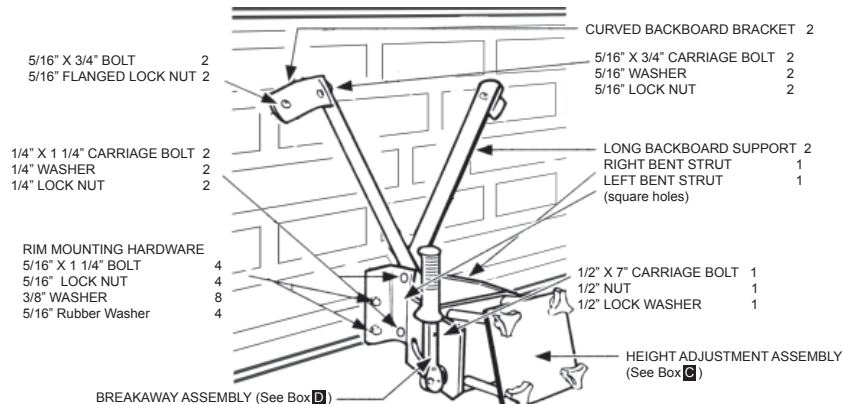

B

BREAKAWAY ASSEMBLY (See Box **B**)

QTY	PART #	PART
1	SRH125	Bent Struts/Right
1	SSH126	Bent Struts/Left (Square Holes)
2	CBR107	Curved Backboard Bracket
2	LBS106	Long Backboard Support
8	W38	3/8" Washer
2	CB51634	5/16" X 3/4" Carriage Bolt
2	B51634	5/16" X 3/4" Bolt
4	B516114	5/16" X 1 1/4" Bolt
2	W516	5/16" Washer
6	LN516	5/16" Lock Nut
2	FLN516	5/16" Flanged Lock Nut
1	CB127	1/2" X 7" Carriage Bolt
1	N12	1/2" Nut
1	LW12	1/2" Lock Washer
2	CB14114	1/4" X 1 1/4" Carriage Bolt
2	LN14	1/4" Lock Nut
2	W14	1/4" Washer
4	RW516	5/16" Rubber Washer
	BOXB	All Parts In Box B

C

HEIGHT ADJUSTMENT ASSEMBLY

QTY	PART #	PARTL
4	WK38	3/8" White Hand Knob
4	W38	3/8" Washer
1	AFP104	Aluminum Face Plate
2	FP129	White Plastic Face Plate
4	SP458	White Height Adjustment Spacer
1	UCH103	Aluminum U-Channel
2	UB127	U-Bolt
	HA1	Complete Assembly

D

BREAKAWAY ASSEMBLY

QTY	PART #	PARTL
1	B128	1/2" X 8" Bolt With Hole
1	LN12	1/2" Lock Nut
2	W12	1/2" Washer With Black Circle
1	B141	1/4" X 1 1/8" Bolt
1	LN14	1/4" Lock Nut
1	HND140	Breakaway Handle
1	WHG130	White Handle Grip
	BR1	Complete Assembly