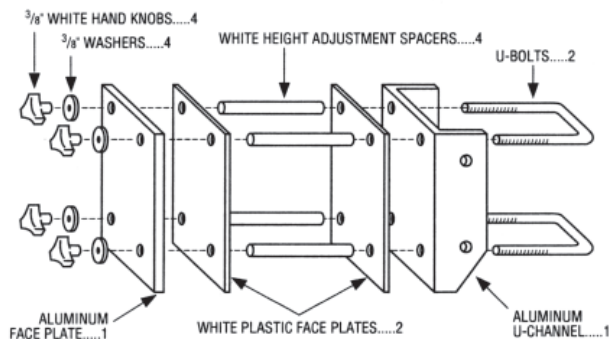

BBREAKAWAY ASSEMBLY (See Box **B**)

QTY	PART #	PART
1	SRH125	Bent Struts/Right
1	SSH126	Bent Struts/Left (Square Holes)
2	CBR107	Curved Backboard Bracket
2	LBS106	Long Backboard Support
8	W38	3/8" Washer
2	CB51634	5/16" X 3/4" Carriage Bolt
2	B51634	5/16" X 3/4" Bolt
4	B516114	5/16" X 1 1/4" Bolt
2	W516	5/16" Washer
6	LN516	5/16" Lock Nut
2	FLN516	5/16" Flanged Lock Nut
1	CB127	1/2" X 7" Carriage Bolt
1	N12	1/2" Nut
1	LW12	1/2" Lock Washer
2	CB14114	1/4" X 1 1/4" Carriage Bolt
2	LN14	1/4" Lock Nut
2	W14	1/4" Washer
4	RW516	5/16" Rubber Washer
	BOXB	All Parts In Box B

C

HEIGHT ADJUSTMENT ASSEMBLY

QTY	PART #	PARTL
4	WK38	3/8" White Hand Knob
4	W38	3/8" Washer
1	AFP104	Aluminum Face Plate
2	FP129	White Plastic Face Plate
4	SP458	White Height Adjustment Spacer
1	UCH103	Aluminum U-Channel
2	UB127	U-Bolt
	HA1	Complete Assembly

D

BREAKAWAY ASSEMBLY

QTY	PART #	PARTL
1	B128	1/2" X 8" Bolt With Hole
1	LN12	1/2" Lock Nut
2	W12	1/2" Washer With Black Circle
1	B141	1/4" X 1 1/8" Bolt
1	LN14	1/4" Lock Nut
1	HND140	Breakaway Handle
1	WHG130	White Handle Grip
	BR1	Complete Assembly